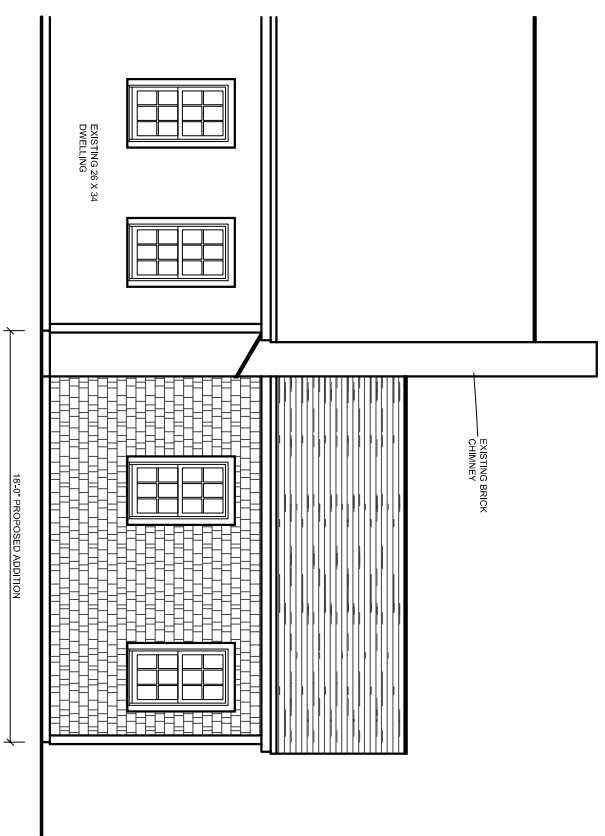

RIGHT ELEVATION

FRONT ELEVATION

REAR ELEVATION

LEFT ELEVATION

GREYWING DESIGN
 131 QUAKER MEETINGHOUSE ROAD, EAST SANDWICH, MA 02537
 www.greywng.com (508) 888-0886

PROPOSED KITCHEN ADDITION
 DATE: APRIL 5, 2009
 SCALE: 1/4" = 1'-0"
 Drafting & © 2009 Greywing Design 508 888-0886
 All rights reserved. No other may be made by any means without express authorization.
 PROJECT NO. G090319 SHEET: **A1** OF 3