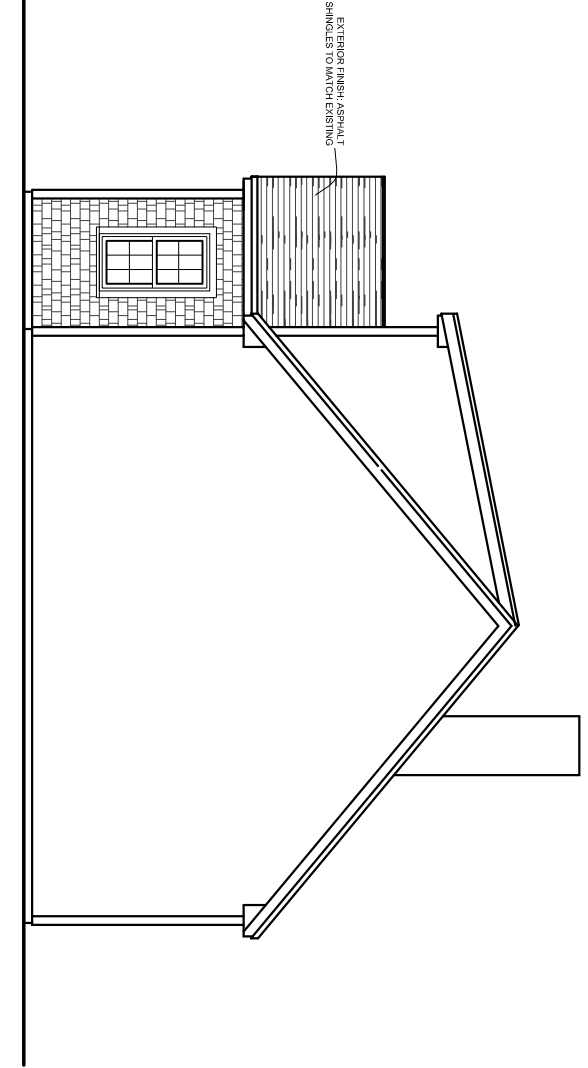

RIGHT ELEVATION

FRONT ELEVATION

REAR ELEVATION

LEFT ELEVATION

GREYWING DESIGN
 131 QUAKER MEETINGHOUSE ROAD, EAST SANDWICH, MA 02537
 www.greywng.com (508) 888-0886

PROPOSED KITCHEN ADDITION
 DATE: APRIL 5, 2009
 SCALE: 1/4" = 1'-0"
 Drafting & © 2009 Greywing Design 508 888-0886
 All rights reserved. No other may be made by any means without express authorization.
 PROJECT NO. G090319 SHEET: **A1** OF 3